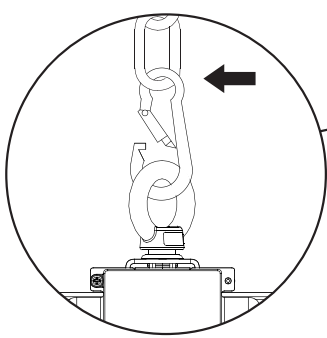

primo⁺ HIGH BAY

IP66 IK10

General Safety Information

- Installation, commissioning and maintenance only by qualified electrician.
- Never perform any work on the luminaire with voltage applied. Danger to life due to electric shock!
- Electric connection must be appropriate according to all applicable standards and other national and international safety and accident prevention regulations.
- Damaged luminaires must not be operated.
- Observe and retain safety instructions and mounting instructions
- No liability is accepted for damages resulting from improper use.
- Use genuine parts only for repair.

Suspension Installation

Ceiling Installation

Wiring Diagram

0-10V DIM

AC