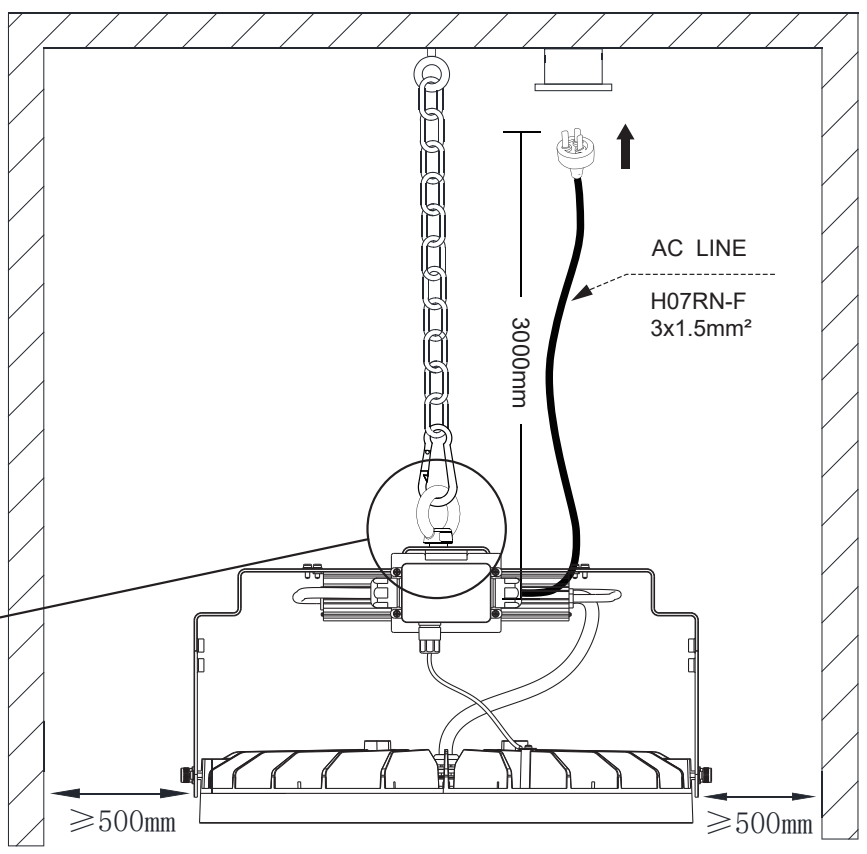

primo⁺ HIGH BAY

IP66 IK10

General Safety Information

- Installation, commissioning and maintenance only by qualified electrician.
- Never perform any work on the luminaire with voltage applied. Danger to life due to electric shock!
- Electric connection must be appropriate according to all applicable standards and other national and international safety and accident prevention regulations.
- Damaged luminaires must not be operated.
- Observe and retain safety instructions and mounting instructions
- No liability is accepted for damages resulting from improper use.
- Use genuine parts only for repair.

Suspension Installation

Ceiling Installation

Wiring Diagram

0-10V DIM

AC