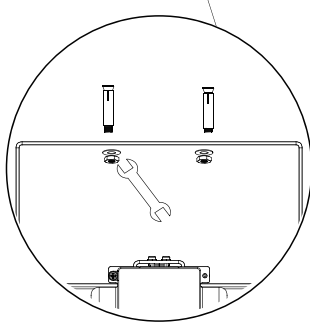

primo⁺ HIGH BAY

IP66 IK10

General Safety Information

- Installation, commissioning and maintenance only by qualified electrician.
- Never perform any work on the luminaire with voltage applied. Danger to life due to electric shock!
- Electric connection must be appropriate according to all applicable standards and other national and international safety and accident prevention regulations.
- Damaged luminaires must not be operated.
- Observe and retain safety instructions and mounting instructions
- No liability is accepted for damages resulting from improper use.
- Use genuine parts only for repair.

Suspension Installation

Ceiling Installation

Wiring Diagram

0-10V DIM

AC