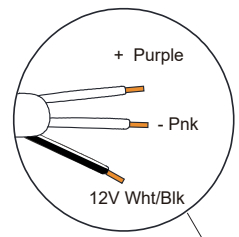

primo⁺ HIGH BAY

IP66 IK10

General Safety Information

- Installation, commissioning and maintenance only by qualified electrician.
- Never perform any work on the luminaire with voltage applied. Danger to life due to electric shock!
- Electric connection must be appropriate according to all applicable standards and other national and international safety and accident prevention regulations.
- Damaged luminaires must not be operated.
- Observe and retain safety instructions and mounting instructions
- No liability is accepted for damages resulting from improper use.
- Use genuine parts only for repair.

Suspension Installation

Ceiling Installation

Wiring Diagram

0-10V DIM

AC