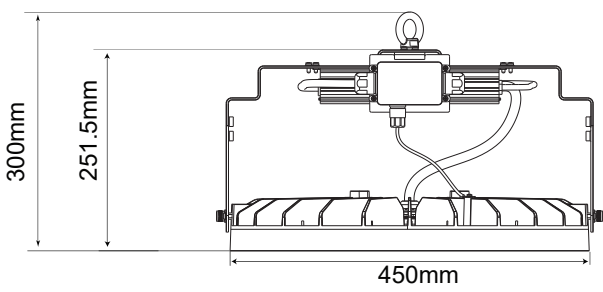

primo⁺ HIGH BAY

IP66 IK10

General Safety Information

- Installation, commissioning and maintenance only by qualified electrician.
- Never perform any work on the luminaire with voltage applied. Danger to life due to electric shock!
- Electric connection must be appropriate according to all applicable standards and other national and international safety and accident prevention regulations.
- Damaged luminaires must not be operated.
- Observe and retain safety instructions and mounting instructions
- No liability is accepted for damages resulting from improper use.
- Use genuine parts only for repair.