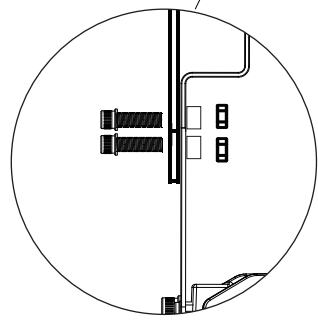

primo⁺ HIGH BAY

IP66 IK10

General Safety Information

- Installation, commissioning and maintenance only by qualified electrician.
- Never perform any work on the luminaire with voltage applied. Danger to life due to electric shock!
- Electric connection must be appropriate according to all applicable standards and other national and international safety and accident prevention regulations.
- Damaged luminaires must not be operated.
- Observe and retain safety instructions and mounting instructions
- No liability is accepted for damages resulting from improper use.
- Use genuine parts only for repair.

Suspension Installation

Ceiling Installation

Wiring Diagram

0-10V DIM

AC