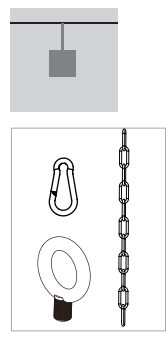

primo⁺ HIGH BAY

IP66 IK10

General Safety Information

- Installation, commissioning and maintenance only by qualified electrician.
- Never perform any work on the luminaire with voltage applied. Danger to life due to electric shock!
- Electric connection must be appropriate according to all applicable standards and other national and international safety and accident prevention regulations.
- Damaged luminaires must not be operated.
- Observe and retain safety instructions and mounting instructions
- No liability is accepted for damages resulting from improper use.
- Use genuine parts only for repair.

Suspension Installation

Ceiling Installation

Wiring Diagram

0-10V DIM

AC