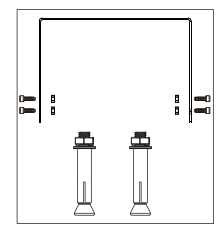

primo⁺ HIGH BAY

IP66 IK10

General Safety Information

- Installation, commissioning and maintenance only by qualified electrician.
- Never perform any work on the luminaire with voltage applied. Danger to life due to electric shock!
- Electric connection must be appropriate according to all applicable standards and other national and international safety and accident prevention regulations.
- Damaged luminaires must not be operated.
- Observe and retain safety instructions and mounting instructions
- No liability is accepted for damages resulting from improper use.
- Use genuine parts only for repair.

Suspension Installation

Ceiling Installation

Wiring Diagram

0-10V DIM

AC