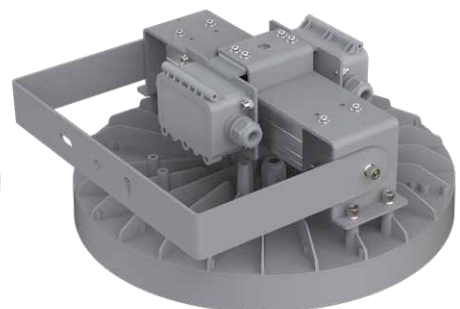

tigerlight®

HIGH-PERFORMANCE  
INDUSTRIAL LIGHTING

PRIMO SERIES HIGHBAYS  
100W 150W 200W

primo

---

## HIGH PERFORMANCE INDUSTRIAL HIGHBAYS

A range of 3 high performance highbays - 100W, 150W and 200W  
Producing lumen outputs of 17,000, 25,500 and 34,000 lm respectively  
Designed for heavy-duty use in industrial settings  
High output LED chipset, producing 170 lm/W @ CRI80  
Quality componentry for heavy-duty use, 24/7  
6mm tempered glass lens  
Rated IP66 and IK10.

## OPTIONS

Lighting controls / Dimming  
CCT and CRI options available  
Mounting bracket for ceiling or wall.

primo<sup>4</sup>

### Physical Characteristics

IK Rating	IK10
IP Rating	IP66
Operating Temperatures	-30 to +50deg C
Housing	Die cast aluminium
Lens	6mm tempered glass
Housing colour	Grey RAL7004
Dimensions	342mm diameter x 204mm H
Weight	6.5kg
Mounting	Chain to eye bolt. Wall/ceiling bracket option
Flex	3m H07 rubber flex with AUS plug
Cable Entry	Suits 8.5-11.5mm cable