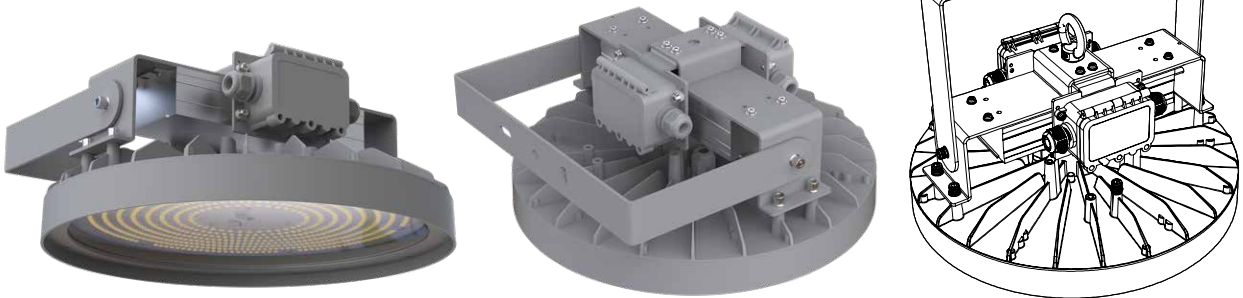

Mounting bracket option

Part number: HE-CMB