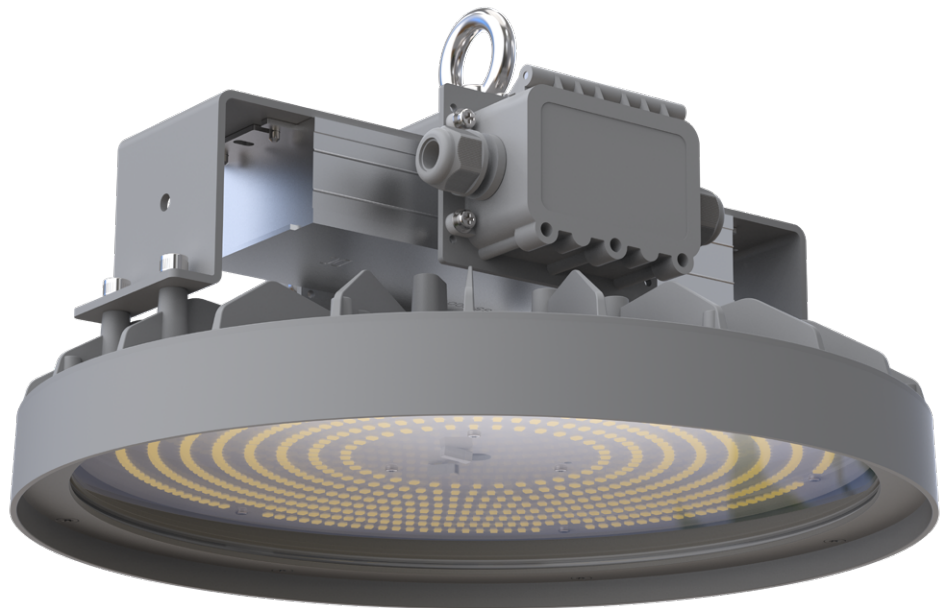

tigerlight®

HIGH-PERFORMANCE  
INDUSTRIAL LIGHTING

PRIMO SERIES HIGHBAYS  
100W 150W 200W

primo

---

## HIGH PERFORMANCE INDUSTRIAL HIGHBAYS

A range of 3 high performance highbays - 100W, 150W and 200W  
Producing lumen outputs of 17,000, 25,500 and 34,000 lm respectively  
Designed for heavy-duty use in industrial settings  
High output LED chipset, producing 170 lm/W @ CRI80  
Quality componentry for heavy-duty use, 24/7  
6mm tempered glass lens  
Rated IP66 and IK10.

### Physical Characteristics

IK Rating	IK10
IP Rating	IP66
Operating Temperatures	-30 to +50deg C
Housing	Die cast aluminium
Lens	6mm tempered glass
Housing colour	Grey RAL7004
Dimensions	342mm diameter x 204mm H
Weight	6.5kg
Mounting	Chain to eye bolt. Wall/ceiling bracket option
Flex	3m H07 rubber flex with AUS plug
Cable Entry	Suits 8.5-11.5mm cable