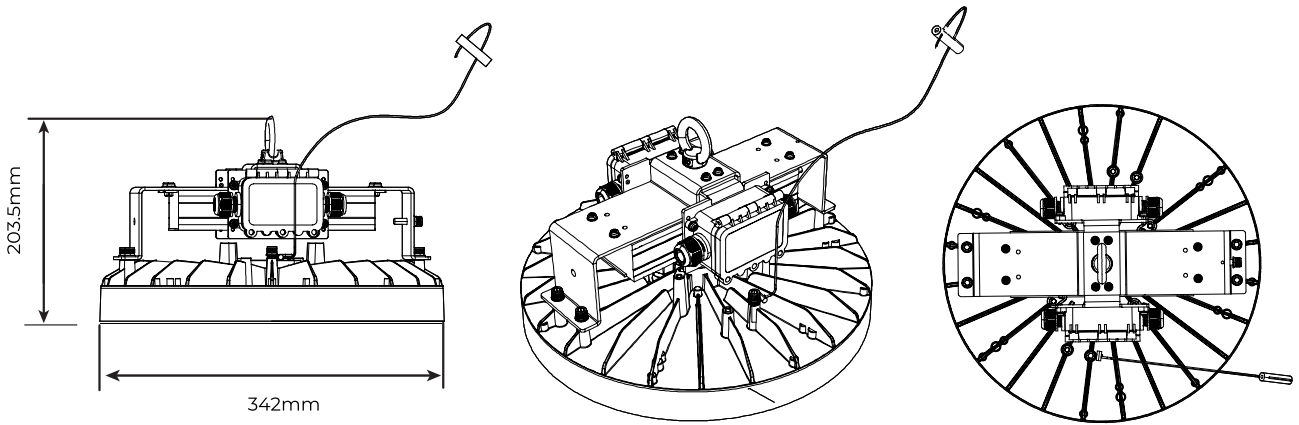

PRODUCT IMAGES