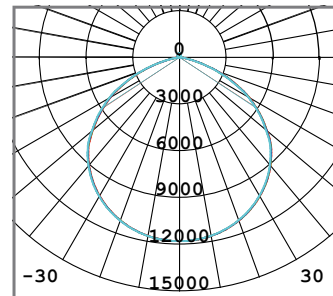

### Physical Characteristics

IK Rating	IK10
IP Rating	IP66
Operating Temperatures	-30 to +50deg C
Housing	Die cast aluminium
Lens	6mm tempered glass
Housing colour	Grey RAL7004
Dimensions	342mm diameter x 204mm H
Weight	6.5kg
Mounting	Chain to eye bolt. Wall/ceiling bracket option
Flex	3m H07 rubber flex with AUS plug
Cable Entry	Suits 8.5-11.5mm cable