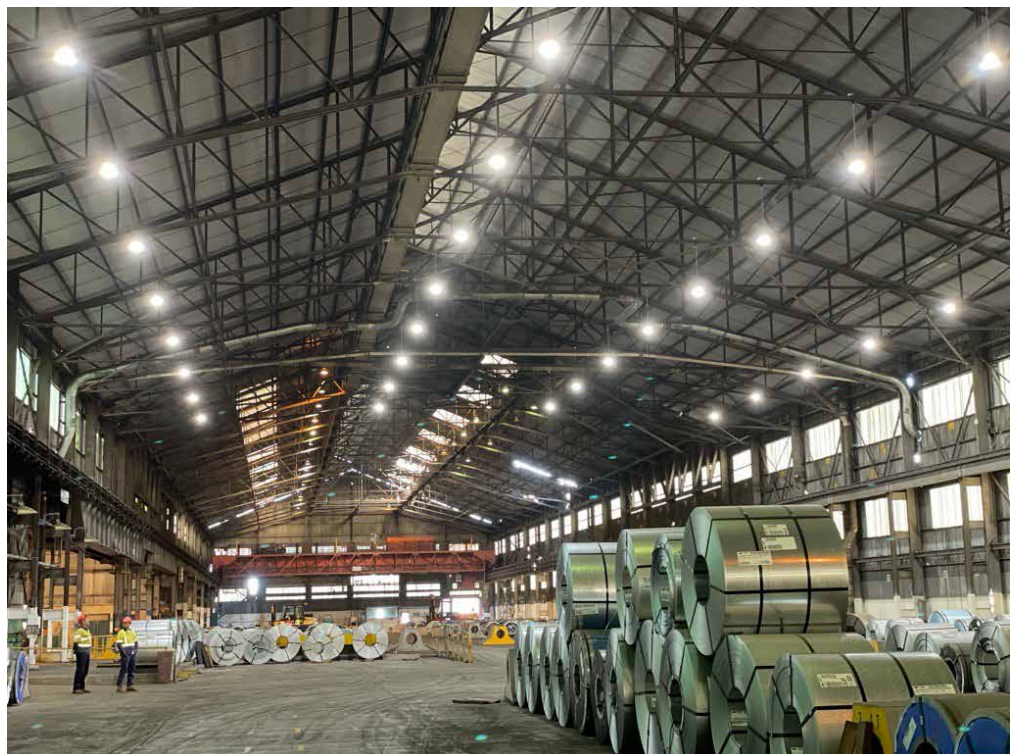

HIGH PERFORMANCE INDUSTRIAL HIGHBAYS

A range of 3 high performance highbays - 100W, 150W and 200W
Producing lumen outputs of 17,000, 25,500 and 34,000 lm respectively
Designed for heavy-duty use in industrial settings
High output LED chipset, producing 170 lm/W @ CRI80
Quality componentry for heavy-duty use, 24/7
6mm tempered glass lens
Rated IP66 and IK10.

OPTIONS

Lighting controls / Dimming
CCT and CRI options available
Mounting bracket for ceiling or wall.

primo⁴