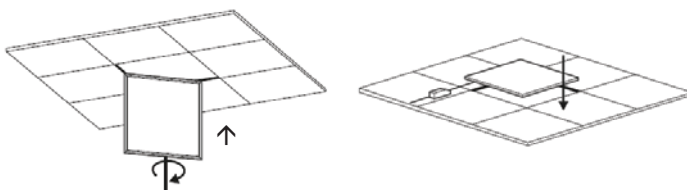

tigerlight®

Leaders in energy efficient lighting

Tiger LED Panel Light

20W - 600x300mm ▪ 40W - 1200x300mm / 600x600mm

Optional 1-10VDC dimming on 1200x300mm panel

Ideal Natural White colour- 5000K

Bright uniform light distribution

Bright 3800 lumens output (1600 lm for 20W)

Replaces T8 fluorescent troffers
Uniform, diffused light with minimum light loss
Side-lit LED Panels with excellent light output
Wide 160 degree beam spread.

Preferred colour temp - Natural White 5000K

Ideal light colour for most applications
Bright white without blue or yellow tints
CRI > 80.

Dimming option for 1200mm x 300mm panel

1-10VDC dimmable driver available

Economical & reliable operation

Excellent reliability in the marketplace
Saves up to 55% in power consumption
Significant savings in replacement fluoro tubes.
30,000+ hour service life. 2 year warranty.

Clean, low maintenance fitting

Clean white diffuser. No glass tubes. No mercury.
Clean, simple lines - unobtrusive modern shape
Sturdy polycarbonate and aluminium construction
Glass-free, easily cleaned and maintenance-free.

Easy to install

Simply drop into existing T-Bar structures
Or suspend from ceiling with optional suspension wires.

Applications

General commercial applications.
Including offices, meeting rooms, lunch rooms,
passageways, corridors, service areas, food safe
areas, kitchens, etc.

Technical parameters