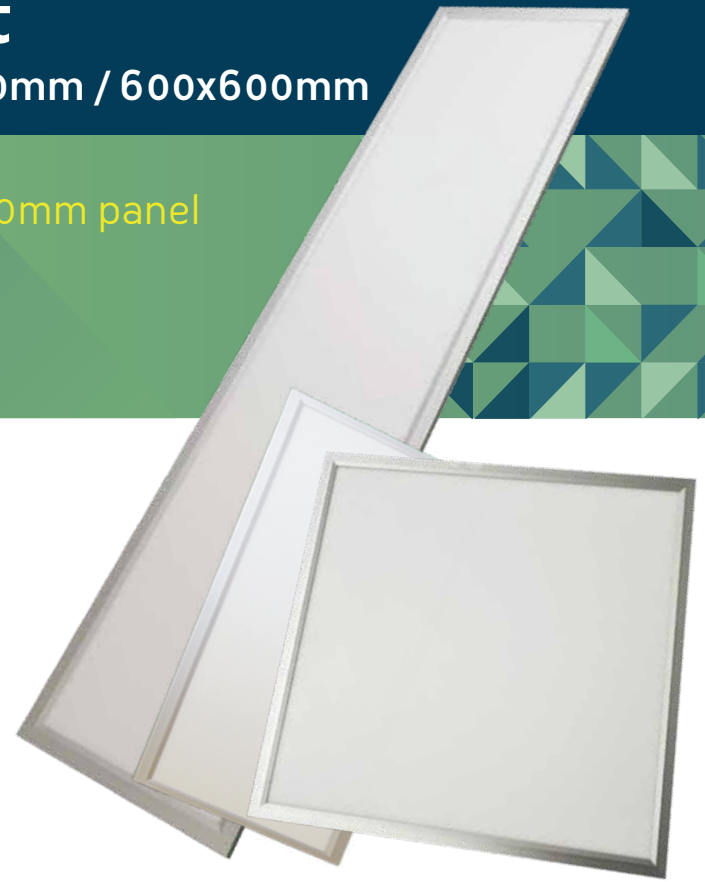

tigerlight®

Leaders in energy efficient lighting

Tiger LED Panel Light

20W - 600x300mm ▪ 40W - 1200x300mm / 600x600mm

Optional 1-10VDC dimming on 1200x300mm panel

Ideal Natural White colour- 5000K

Bright uniform light distribution

Bright 3800 lumens output (1600 lm for 20W)

Replaces T8 fluorescent troffers
Uniform, diffused light with minimum light loss
Side-lit LED Panels with excellent light output
Wide 160 degree beam spread.

Preferred colour temp - Natural White 5000K

Ideal light colour for most applications
Bright white without blue or yellow tints
CRI > 80.

Dimming option for 1200mm x 300mm panel

1-10VDC dimmable driver available