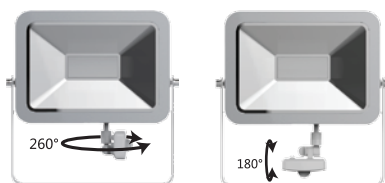

Sensor Option

PIR sensor with 90 degree detection angle and 10m range
Controls cover: Lux activation level / Duration / Sensitivity.

Adjustable sensor head