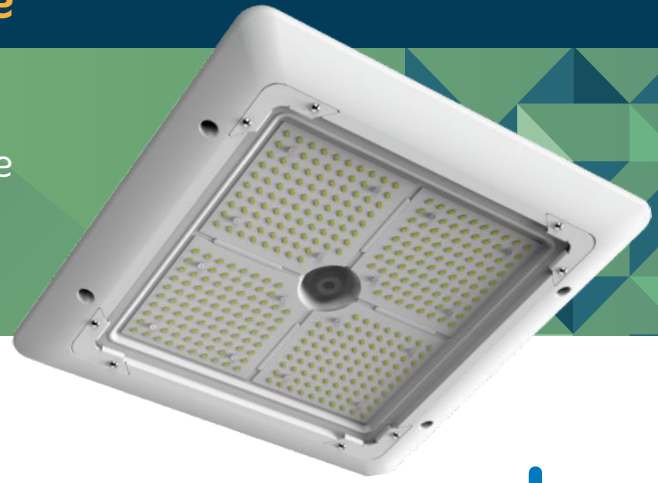

Primo 15K LED Canopy Light/Lowbay

15000 lumens ■ 100W ■ Dimmable

Canopy light for low ceilings & clean rooms
 Outstanding 150 lumens per watt performance
 Dimmable to 10% output with motion sensors
9000 lm / 60W available on special order.

primo
 FIRST FOR HIGH PERFORMANCE
 LED CANOPY LIGHTING

Outstanding performance

15,000 lumens from 100W - outstanding efficiency
 150 lumens per watt from latest high performance LEDs
 Dimmable Inventronics driver for use with optional lighting controls
 50,000+ hour service life and 5 year warranty.

Designed for 4-8m+ ceilings

Wide 115 degree beam spread for even light distribution
 Bright white 5,000K light. Low glare design
 Rated IP65 and for operating temps from -30 to +50°C
 Food-safe design with heavy duty PMMA acrylic lens - no glass.

Dimmable 1-10VDC, compatible with sensors

Enables auto-dimming with light and motion sensors
 Reduces power by up 90% when extra light not needed
 Power consumption falls to just 10W when dimmed
 Tiger Eye daylight harvesting and motion sensors available.