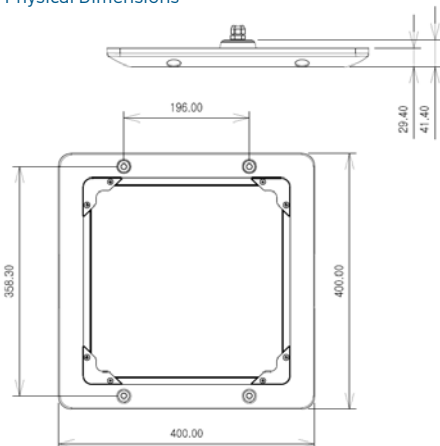

Designed for 4-8m+ ceilings

Wide 115 degree beam spread for even light distribution
 Bright white 5,000K light. Low glare design
 Rated IP65 and for operating temps from -30 to +50°C
 Food-safe design with heavy duty PMMA acrylic lens - no glass.

Designed for easy installation

Connectors on DC cable from driver to fitting allows simple installation from below
 Fitting secured from below by 4 screws
 Cut-outs: Round - 4 in / 10cm diameter. Square - 8-11 in / 20-28 cm.

Physical Dimensions

Illuminance (115 deg) (Lux, Beam Diameter, Height)

Beam Diameter (m)	Height (m)	Illuminance (Lux)
3.2	1	5467
6.4	2	1367
9.6	3	607
12.8	4	342
16.0	5	219
19.2	6	152
22.3	7	112
25.5	8	85

DESIGNED AND BUILT IN KOREA FOR EXTRA HEAVY DUTY

Technical parameters

Total power consumption	100W
Input voltage	100~277V AC
Power frequency / Power factor	50/60Hz / ~0.98
Driver / LED chip spec	Inventronics / Samsung
Dimming	1-10VDC
Lumen output	15,000 lm
Luminous efficacy	150 lm/W
Colour temperature	5,000°K
CRI	80
Beam angle	115 deg
IP rating	IP65
Operating temperature	-30 to +50°C
Service life	50,000+ hrs
Construction - Body / reflector	Forged Aluminium / Aluminium
- Lens	PMMA acrylic lens plate
Weight	4kg
Dimensions	400mm W x 400mm L x 29mm H
Order code - Primo 15K Canopy	CP15K100PM
- Primo 9K (9000lm)	CP9K80PM (special order item)