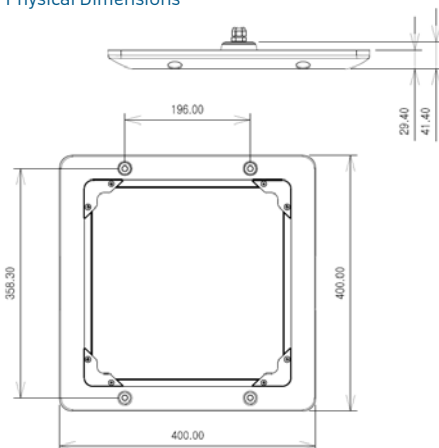

Designed for 4-8m+ ceilings

Wide 115 degree beam spread for even light distribution
 Bright white 5,000K light. Low glare design
 Rated IP65 and for operating temps from -30 to +50°C
 Food-safe design with heavy duty PMMA acrylic lens - no glass.

Designed for easy installation

Connectors on DC cable from driver to fitting allows simple installation from below
 Fitting secured from below by 4 screws
 Cut-outs: Round - 4 in / 10cm diameter. Square - 8-11 in / 20-28 cm.

Physical Dimensions

Illuminance (115 deg) (Lux, Beam Diameter, Height)

| | | |
|----------|------|----|
| 5467 lux | 3.2m | 1m |
| 1367 | 6.4 | 2 |
| 607 | 9.6 | 3 |
| 342 | 12.8 | 4 |
| 219 | 16.0 | 5 |
| 152 | 19.2 | 6 |
| 112 | 22.3 | 7 |
| 85 | 25.5 | 8 |

Technical parameters

| | |
|---------------------------------|-------------------------------|
| Total power consumption | 100W |
| Input voltage | 100~277V AC |
| Power frequency / Power factor | 50/60Hz / ~0.98 |
| Driver / LED chip spec | Inventronics / Samsung |
| Dimming | 1-10VDC |
| Lumen output | 15,000 lm |
| Luminous efficacy | 150 lm/W |
| Colour temperature | 5,000°K |
| CRI | 80 |
| Beam angle | 115 deg |
| IP rating | IP65 |
| Operating temperature | -30 to +50°C |
| Service life | 50,000+ hrs |
| Construction - Body / reflector | Forged Aluminium / Aluminium |
| - Lens | PMMA acrylic lens plate |
| Weight | 4kg |
| Dimensions | 400mm W x 400mm L x 29mm H |
| Order code - Primo 15K Canopy | CP15K100PM |
| - Primo 9K (9000lm) | CP9K80PM (special order item) |