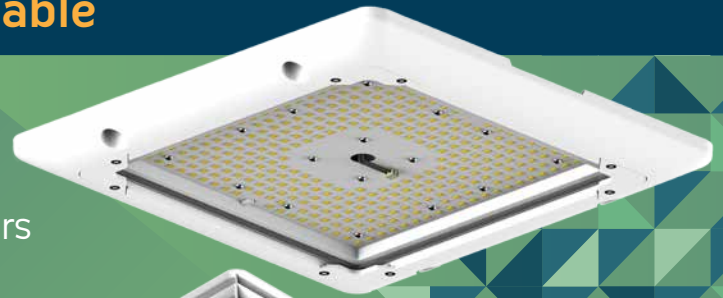

Primo 15K LED Canopy Light/Lowbay

15000 lumens ■ 100W ■ Dimmable

Canopy light for low ceilings & clean rooms
 Outstanding 150 lumens/watt performance
 Dimmable to 10% output with motion sensors
9000 lm / 60W available on special order.

Designed for 4-8m+ ceilings

Wide 115 degree beam spread for even light distribution
 Bright white 5,000K light. Low glare design
 Rated IP65 and for operating temps from -30 to +50°C
 Food-safe design with heavy duty PMMA acrylic lens - no glass.

DESIGNED AND BUILT IN KOREA FOR EXTRA HEAVY DUTY

Technical parameters

Total power consumption	100W
Input voltage	100~277V AC
Power frequency / Power factor	50/60Hz / ~0.98
Driver / LED chip spec	Inventronics / Samsung
Dimming	1-10VDC
Lumen output	15,000 lm
Luminous efficacy	150 lm/W
Colour temperature	5,000°K
CRI	80
Beam angle	115 deg
IP rating	IP65
Operating temperature	-30 to +50°C
Service life	50,000+ hrs
Construction - Body / reflector	Forged Aluminium / Aluminium
- Lens	PMMA acrylic lens plate
Weight	4kg
Dimensions	400mm W x 400mm L x 29mm H
Order code - Primo 15K Canopy	CP15K100PM
- Primo 9K (9000lm)	CP9K80PM (special order item)