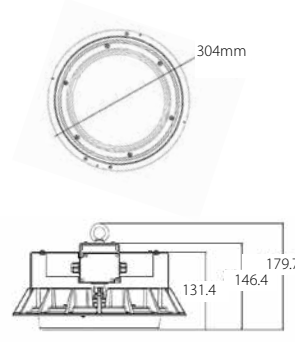

NEW

Power	Lumen output	Beam angle	Comparable HID	Ceiling height	170 lm/W	115/60° BEAM	IP 65	5 Year Warranty
125W	21,000 lm	115/60°	Up to 1000W	8-18+m				

Primo Range

Primo 12K LED Lowbay/Highbay

Primo 17K LED Highbay

Primo 21K LED Highbay

Dimensions

Technical Specifications	Primo 12K lowbay	Primo 17K highbay	Primo 21K highbay
Total power consumption	82W	115W	127W
Input voltage, frequency	100-277VAC, 50/60Hz	100-277VAC, 50/60Hz	100-277VAC, 50/60Hz
Power factor	0.98	0.98	0.98
Power supply / LED chips	Inventronics / Samsung	Inventronics / Samsung	Inventronics / Dongbu Korea
Lumen output	12,300 lm	17,000 lm	21,500 lm
Luminous efficacy	~150 lm/W	~150 lm/W	~170 lm/W
Colour temperature	5,700°K	5,700°K	5,700°K
CRI	80	80	75
Beam angle	110 degrees	115 deg / 65 deg with reflector	115 deg / 65 deg with reflector
Dimming / Type	Dimmable 1-10VDC	Dimmable 1-10VDC	Dimmable 1-10VDC
IP rating	IP65	IP65	IP65
Operating temperature	-30 to +50°C	-30 to +50°C	-30 to +50°
Service life	50,000+hrs	50,000+hrs	50,000+hrs
Construction - Body	Forged aluminium & steel	Forged aluminium & aluminium	Forged aluminium & aluminium
- Lens	Polycarbonate	Polycarbonate	Polycarbonate
Weight	4.8kg	3.4kg	3.4kg
Dimensions (Diam x Height)	396mm D x 227 H	304mm D x 180mm H	303mm D x 180mm H
Product code - Standard	HP12K80	HP17K115	HP21K1215
-Reflector	- (Fitted as standard)	HP17KAR (65 degrees)	HP21KAR (60 degrees)
-Diffuser & lens kit (foodsafes)	HP12K80LENSKIT	-	-