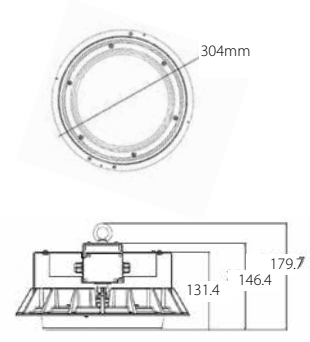

NEW

Power	Lumen output	Beam angle	Comparable HID	Ceiling height	170 lm/W	115/60° BEAM	IP 65	5 Year Warranty
125W	21,000 lm	115/60°	Up to 1000W	8-18+m				

Primo Range

Primo 12K LED Lowbay/Highbay

Primo 17K LED Highbay

Primo 21K LED Highbay

Dimensions

Technical Specifications	Primo 12K lowbay	Primo 17K highbay	Primo 21K highbay
Total power consumption	82W	115W	127W
Input voltage, frequency	100-277VAC, 50/60Hz	100-277VAC, 50/60Hz	100-277VAC, 50/60Hz
Power factor	0.98	0.98	0.98
Power supply / LED chips	Inventronics / Samsung	Inventronics / Samsung	Inventronics / Dongbu Korea
Lumen output	12,300 lm	17,000 lm	21,500 lm
Luminous efficacy	~150 lm/W	~150 lm/W	~170 lm/W
Colour temperature	5,700°K	5,700°K	5,700°K
CRI	80	80	75
Beam angle	110 degrees	115 deg / 65 deg with reflector	115 deg / 65 deg with reflector
Dimming / Type	Dimmable 1-10VDC	Dimmable 1-10VDC	Dimmable 1-10VDC
IP rating	IP65	IP65	IP65
Operating temperature	-30 to +50°C	-30 to +50°C	-30 to +50°
Service life	50,000+hrs	50,000+hrs	50,000+hrs
Construction - Body	Forged aluminium & steel	Forged aluminium & aluminium	Forged aluminium & aluminium
- Lens	Polycarbonate	Polycarbonate	Polycarbonate
Weight	4.8kg	3.4kg	3.4kg
Dimensions (Diam x Height)	396mm D x 227 H	304mm D x 180mm H	303mm D x 180mm H
Product code - Standard	HP12K80	HP17K115	HP21K1215
-Reflector	- (Fitted as standard)	HP17KAR (65 degrees)	HP21KAR (60 degrees)
-Diffuser & lens kit (foodsafes)	HP12K80LENSKIT	-	-