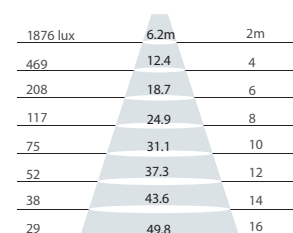

Primo 21K LED Highbay

Dimensions

Technical Specifications	Primo 12K lowbay	Primo 17K highbay	Primo 21K highbay
Total power consumption	82W	115W	127W
Input voltage, frequency	100-277VAC, 50/60Hz	100-277VAC, 50/60Hz	100-277VAC, 50/60Hz
Power factor	0.98	0.98	0.98
Power supply / LED chips	Inventronics / Samsung	Inventronics / Samsung	Inventronics / Dongbu Korea
Lumen output	12,300 lm	17,000 lm	21,500 lm
Luminous efficacy	~150 lm/W	~150 lm/W	~170 lm/W
Colour temperature	5,700°K	5,700°K	5,700°K
CRI	80	80	75
Beam angle	110 degrees	115 deg / 65 deg with reflector	115 deg / 65 deg with reflector
Dimming / Type	Dimmable 1-10VDC	Dimmable 1-10VDC	Dimmable 1-10VDC
IP rating	IP65	IP65	IP65
Operating temperature	-30 to +50°C	-30 to +50°C	-30 to +50°
Service life	50,000+hrs	50,000+hrs	50,000+hrs
Construction - Body	Forged aluminium & steel	Forged aluminium & aluminium	Forged aluminium & aluminium
- Lens	Polycarbonate	Polycarbonate	Polycarbonate
Weight	4.8kg	3.4kg	3.4kg
Dimensions (Diam x Height)	396mm D x 227 H	304mm D x 180mm H	303mm D x 180mm H
Product code - Standard	HP12K80	HP17K115	HP21K1215
-Reflector	- (Fitted as standard)	HP17KAR (65 degrees)	HP21KAR (60 degrees)
-Diffuser & lens kit (foodsafes)	HP12K80LENSKIT	-	-

Illuminance
(Lux, Beam Diameter, Height)

12K - 80W - 110° beam

17K - 115W - 115° beam

21K - 125W - 115° beam

Primo LED Highbays are designed and manufactured in Korea to exacting quality standards and manufacturing processes, which are accredited to ISO9001:2008 Quality Management System.