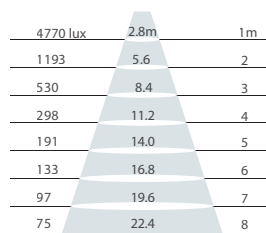

NEW

Power	Lumen output	Beam angle	Comparable HID	Ceiling height	170 lm/W	115/60° BEAM	IP 65	5 Year Warranty
125W	21,000 lm	115/60°	Up to 1000W	8-18+m				

Primo Range

Primo 12K LED Lowbay/Highbay

Primo 17K LED Highbay

Primo 21K LED Highbay

Dimensions

Technical Specifications	Primo 12K lowbay	Primo 17K highbay	Primo 21K highbay
Total power consumption	82W	115W	127W
Input voltage, frequency	100-277VAC, 50/60Hz	100-277VAC, 50/60Hz	100-277VAC, 50/60Hz
Power factor	0.98	0.98	0.98
Power supply / LED chips	Inventronics / Samsung	Inventronics / Samsung	Inventronics / Dongbu Korea
Lumen output	12,300 lm	17,000 lm	21,500 lm
Luminous efficacy	~150 lm/W	~150 lm/W	~170 lm/W
Colour temperature	5,700°K	5,700°K	5,700°K
CRI	80	80	75
Beam angle	110 degrees	115 deg / 65 deg with reflector	115 deg / 65 deg with reflector
Dimming / Type	Dimmable 1-10VDC	Dimmable 1-10VDC	Dimmable 1-10VDC
IP rating	IP65	IP65	IP65
Operating temperature	-30 to +50°C	-30 to +50°C	-30 to +50°
Service life	50,000+hrs	50,000+hrs	50,000+hrs
Construction - Body	Forged aluminium & steel	Forged aluminium & aluminium	Forged aluminium & aluminium
- Lens	Polycarbonate	Polycarbonate	Polycarbonate
Weight	4.8kg	3.4kg	3.4kg
Dimensions (Diam x Height)	396mm D x 227 H	304mm D x 180mm H	303mm D x 180mm H
Product code - Standard	HP12K80	HP17K115	HP21K1215
-Reflector	- (Fitted as standard)	HP17KAR (65 degrees)	HP21KAR (60 degrees)
-Diffuser & lens kit (foodsafes)	HP12K80LENSKIT	-	-

Illuminance
(Lux, Beam Diameter, Height)

12K - 80W - 110° beam

17K - 115W - 115° beam

21K - 125W - 115° beam

Primo LED Highbays are designed and manufactured in Korea to exacting quality standards and manufacturing processes, which are accredited to ISO9001:2008 Quality Management System.