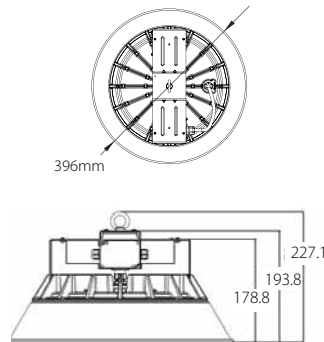

NEW

Power	Lumen output	Beam angle	Comparable HID	Ceiling height	170 lm/W	115/60° BEAM	IP 65	5 Year Warranty
125W	21,000 lm	115/60°	Up to 1000W	8-18+m				

Primo Range

Primo 12K LED Lowbay/Highbay

Primo 17K LED Highbay

Primo 21K LED Highbay

Dimensions

Technical Specifications	Primo 12K lowbay	Primo 17K highbay	Primo 21K highbay
Total power consumption	82W	115W	127W
Input voltage, frequency	100-277VAC, 50/60Hz	100-277VAC, 50/60Hz	100-277VAC, 50/60Hz
Power factor	0.98	0.98	0.98
Power supply / LED chips	Inventronics / Samsung	Inventronics / Samsung	Inventronics / Dongbu Korea
Lumen output	12,300 lm	17,000 lm	21,500 lm
Luminous efficacy	~150 lm/W	~150 lm/W	~170 lm/W
Colour temperature	5,700°K	5,700°K	5,700°K
CRI	80	80	75
Beam angle	110 degrees	115 deg / 65 deg with reflector	115 deg / 65 deg with reflector
Dimming / Type	Dimmable 1-10VDC	Dimmable 1-10VDC	Dimmable 1-10VDC
IP rating	IP65	IP65	IP65
Operating temperature	-30 to +50°C	-30 to +50°C	-30 to +50°
Service life	50,000+hrs	50,000+hrs	50,000+hrs
Construction - Body	Forged aluminium & steel	Forged aluminium & aluminium	Forged aluminium & aluminium
- Lens	Polycarbonate	Polycarbonate	Polycarbonate
Weight	4.8kg	3.4kg	3.4kg
Dimensions (Diam x Height)	396mm D x 227 H	304mm D x 180mm H	303mm D x 180mm H
Product code - Standard	HP12K80	HP17K115	HP21K1215
-Reflector	- (Fitted as standard)	HP17KAR (65 degrees)	HP21KAR (60 degrees)
-Diffuser & lens kit (foodsafes)	HP12K80LENSKIT	-	-