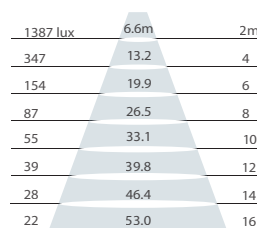

NEW

Power	Lumen output	Beam angle	Comparable HID	Ceiling height	170 lm/W	115/60° BEAM	IP 65	5 Year Warranty
125W	21,000 lm	115/60°	Up to 1000W	8-18+m				

Primo Range

Primo 12K LED Lowbay/Highbay

Primo 17K LED Highbay

Primo 21K LED Highbay

Dimensions

Technical Specifications	Primo 12K lowbay	Primo 17K highbay	Primo 21K highbay
Total power consumption	82W	115W	127W
Input voltage, frequency	100-277VAC, 50/60Hz	100-277VAC, 50/60Hz	100-277VAC, 50/60Hz
Power factor	0.98	0.98	0.98
Power supply / LED chips	Inventronics / Samsung	Inventronics / Samsung	Inventronics / Dongbu Korea
Lumen output	12,300 lm	17,000 lm	21,500 lm
Luminous efficacy	~150 lm/W	~150 lm/W	~170 lm/W
Colour temperature	5,700°K	5,700°K	5,700°K
CRI	80	80	75
Beam angle	110 degrees	115 deg / 65 deg with reflector	115 deg / 65 deg with reflector
Dimming / Type	Dimmable 1-10VDC	Dimmable 1-10VDC	Dimmable 1-10VDC
IP rating	IP65	IP65	IP65
Operating temperature	-30 to +50°C	-30 to +50°C	-30 to +50°
Service life	50,000+hrs	50,000+hrs	50,000+hrs
Construction - Body	Forged aluminium & steel	Forged aluminium & aluminium	Forged aluminium & aluminium
- Lens	Polycarbonate	Polycarbonate	Polycarbonate
Weight	4.8kg	3.4kg	3.4kg
Dimensions (Diam x Height)	396mm D x 227 H	304mm D x 180mm H	303mm D x 180mm H
Product code - Standard	HP12K80	HP17K115	HP21K1215
-Reflector	- (Fitted as standard)	HP17KAR (65 degrees)	HP21KAR (60 degrees)
-Diffuser & lens kit (foodsafes)	HP12K80LENSKIT	-	-

Illuminance
(Lux, Beam Diameter, Height)

12K - 80W - 110° beam

17K - 115W - 115° beam

21K - 125W - 115° beam

Primo LED Highbays are designed and manufactured in Korea to exacting quality standards and manufacturing processes, which are accredited to ISO9001:2008 Quality Management System.