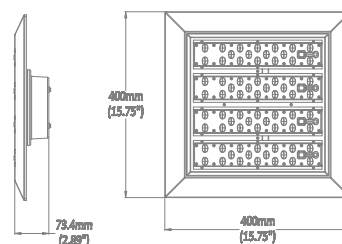

RECESSED CANOPY LIGHT ▲ 120W (16500 lm), 160W (22900 lm)

Recesses into canopy or ceiling
 Dust-free, slim-line appearance
 Driver module is positioned above the fitting in the ceiling
 Cut-out diameter - 127mm (5 inches).

Tiger LED Canopy Lights

120W or 160W ■ Surface Mounted or Recessed

NB SPECIAL ORDER ITEMS - PLEASE ALLOW 7-8 WEEKS FOR DELIVERY

RECESSED CANOPY LIGHT - 120W or 160W

Recesses into canopy or ceiling for dust-free, slim-line appearance. Driver module is positioned above the fitting in the ceiling.

CUT-OUT - 127mm (5in) diameter

SURFACE MOUNTED CANOPY LIGHT - 120W or 160W

Mounts flush under ceiling to prevent build-up of dust. 2 part fitting - front section with 4 LED modules; driver in rear compartment.

120W 90° beam angle

Lux	Beam Diameter	Height
1380 lux (centre)	4m	2m
346	8	4
153	12	6
87	16	8
56	20	10
33	24	12
28	28	14
22	32	16
17	36	18
14	40	20

160W 90° beam angle

Lux	Beam Diameter	Height
1830 lux (centre)	4m	2m
452	8	4
203	12	6
114	16	8
74	20	10
50	24	12
37	28	14
28	32	16
23	36	18
19	40	20