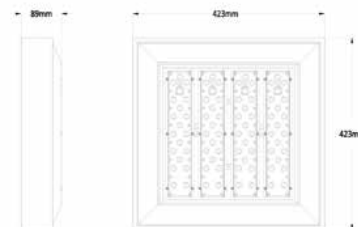

RECESSED CANOPY LIGHT ▲ 120W (16500 lm), 160W (22900 lm)

Recesses into canopy or ceiling
 Dust-free, slim-line appearance
 Driver module is positioned above the fitting in the ceiling
 Cut-out diameter - 127mm (5 inches).

Tiger LED Canopy Lights

120W or 160W ■ Surface Mounted or Recessed

NB SPECIAL ORDER ITEMS - PLEASE ALLOW 7-8 WEEKS FOR DELIVERY

RECESSED CANOPY LIGHT - 120W or 160W

Recesses into canopy or ceiling for dust-free, slim-line appearance. Driver module is positioned above the fitting in the ceiling.

CUT-OUT - 127mm (5in) diameter

SURFACE MOUNTED CANOPY LIGHT - 120W or 160W

Mounts flush under ceiling to prevent build-up of dust. 2 part fitting - front section with 4 LED modules; driver in rear compartment.

120W 90° beam angle

Lux	Beam Diameter	Height
1380 lux (centre)	4m	2m
346	8	4
153	12	6
87	16	8
56	20	10
33	24	12
28	28	14
22	32	16
17	36	18
14	40	20

160W 90° beam angle

Lux	Beam Diameter	Height
1830 lux (centre)	4m	2m
452	8	4
203	12	6
114	16	8
74	20	10
50	24	12
37	28	14
28	32	16
23	36	18
19	40	20