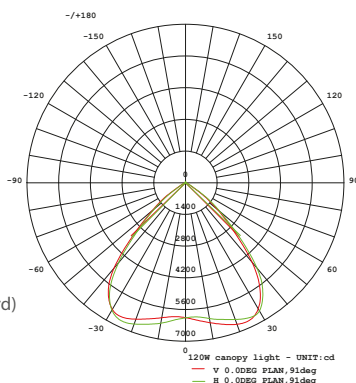

RECESSED CANOPY LIGHT ▲ 120W (16500 lm), 160W (22900 lm)

Recesses into canopy or ceiling
 Dust-free, slim-line appearance
 Driver module is positioned above the fitting in the ceiling
 Cut-out diameter - 127mm (5 inches).

Photometrics

Most common lens type: T5M - IES Type V Medium 90 degrees round lenses

Other lenses available:

- Type I Medium 10 degrees round
- Type II Medium 25 degrees round
- Type III Medium 40 degrees round
- Type III Long 60 degrees round
- Type IV Short 90 degrees round (standard)
- Diffused 120 degrees round

120W 90° beam angle

Lux	Beam Diameter	Height
1380 lux (centre)	4m	2m
346	8	4
153	12	6
87	16	8
56	20	10
33	24	12
28	28	14
22	32	16
17	36	18
14	40	20

160W 90° beam angle

Lux	Beam Diameter	Height
1830 lux (centre)	4m	2m
452	8	4
203	12	6
114	16	8
74	20	10
50	24	12
37	28	14
28	32	16
23	36	18
19	40	20

Technical Parameters

Specifications	120W	160W
Power consumption: System/LED	123W	159W
Comparable metal halide	250 - 400W	400+W
Luminous Flux @ 140 lm/W	16,540 lm	22,900 lm
Input current	530mA	700mA
Input voltage & frequency	120-277VAC/50-6Hz	
Power factor (PF)	≥ 0.95	
LED chips	High performance chips, 18 per module	
LED driver	Philips Xitanium	
Colour rendering index (CRI)	Ra >70	
Colour temperature	5,000K	
Light distribution	IESNA Type V Medium	
Beam angle	90 deg standard. Options available.	
Working ambient temperature	-50 ~ +50°C	
Warranty	5 years	
IP rating	IP67 (modules & driver compartment)	
Service life	≥ 50,000 hours	
Composition - lenses	Polycarbonate	
- Housing/ heatsink	Aluminium/steel	
- Protective coating on housing	Polyester (100µm min)	
- Fascia covering modules	Stainless Steel (304)	
Net weight	6.1kg (recessed)	7kg (surface mount)
Dimensions (LxWxD) surface mount	423x423x89mm	
recessed	400x400x73 (25 mm below ceiling)	
Cut-out into canopy/ceiling	127mm diameter (5 inches)	
Product order code - surface mount	CA120S (120W)	CA160S(160W)
- recessed	CA120	CA160