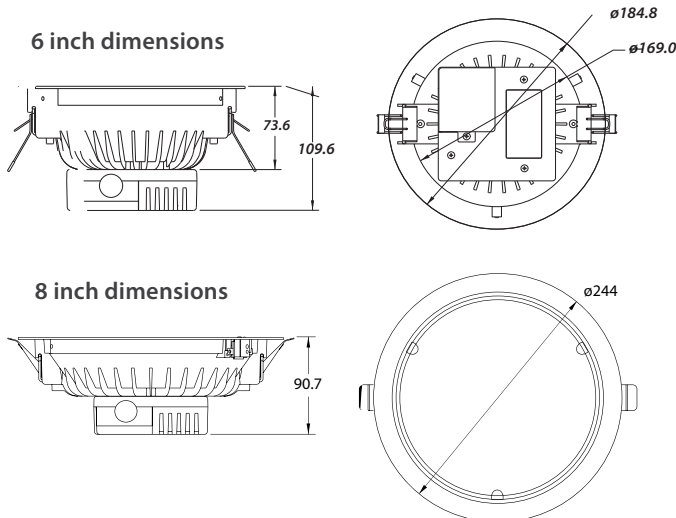

Dependable long-life performance reduces ongoing maintenance

Service life is 35,000+ hours.

Lens diameter:	6 inch	8 inch
Overall diameter:	185mm or 7.3 in	244mm or 9.6 in
Cut-out diameter:	175mm or 6.9 in	225mm or 8.9 in

Applications

Retail recessed ceiling lighting
Office, lobby and corridor lighting.

Exclusive Australian Partner

AZ e-lite

Technical parameters

Power consumption	16W	24W
Overall Size	6 inch	6 inch & 8 inch
Lumen output	1000 lm - 1200 lm	1500 lm - 1800 lm
Colour temperature	4000K (CW)	6500K (DL)
LED type	Nichia	
Input voltage	220-240V AC, 50/60Hz	
CRI	>80	
Beam angle	78°	
IP Rating	IP44 (trim only)	
Product lifespan	35,000+ hours	
Operating temp	-20° to +40° C	
Certification	CE, C-TICK & ROHS approval	
Warranty	3 years	
Hardware fitting	Diecast aluminium, powder coated white	
Diffuser	PMMA	
Dimmer supported	Leading/trailing edge phase cutting	
Order code - 16W 6in	DASR162500/6 CW or DL	
- 24W 6in	DASR242500/6 CW or DL	
- 24W 8in	DASR242500/8 CW or DL	