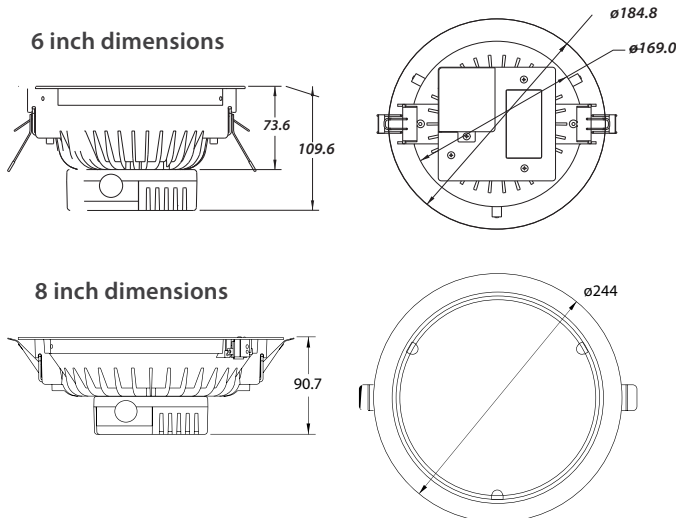

## Dependable long-life performance reduces ongoing maintenance

Service life is 35,000+ hours.

Lens diameter:	6 inch	8 inch
Overall diameter:	185mm or 7.3 in	244mm or 9.6 in
Cut-out diameter:	175mm or 6.9 in	225mm or 8.9 in

## Technical parameters

Power consumption	16W	24W
Overall Size	6 inch	6 inch & 8 inch
Lumen output	1000 lm - 1200 lm	1500 lm - 1800 lm
Colour temperature	4000K (CW)	6500K (DL)
LED type	Nichia	
Input voltage	220-240V AC, 50/60Hz	
CRI	>80	
Beam angle	78°	
IP Rating	IP44 (trim only)	
Product lifespan	35,000+ hours	
Operating temp	-20° to +40° C	
Certification	CE, C-TICK & ROHS approval	
Warranty	3 years	
Hardware fitting	Diecast aluminium, powder coated white	
Diffuser	PMMA	
Dimmer supported	Leading/trailing edge phase cutting	
Order code - 16W 6in	DASR162500/6 CW or DL	
- 24W 6in	DASR242500/6 CW or DL	
- 24W 8in	DASR242500/8 CW or DL	