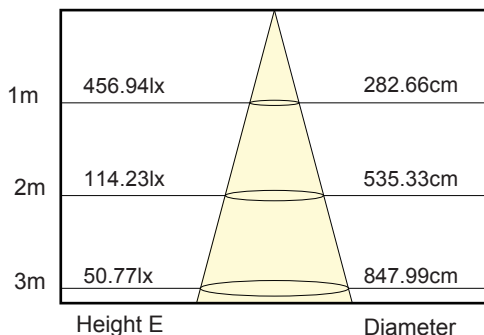

- 600mm - 11W LED replaces 18W T8 tube**
- 1200mm - 22W LED replaces 36W T8 tube**
- 1500mm - 28W LED replaces 58W T8 tube**

*Lux Distance Curve:*

*Light Distribution Curve*

*Beam Angle of C30 plane: 109.30*