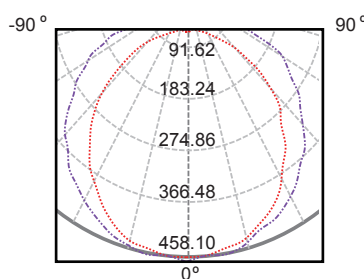

- 600mm - 11W LED replaces 18W T8 tube**
- 1200mm - 22W LED replaces 36W T8 tube**
- 1500mm - 28W LED replaces 58W T8 tube**

*Lux Distance Curve:*

*Light Distribution Curve*

*Beam Angle of C30 plane: 109.30*