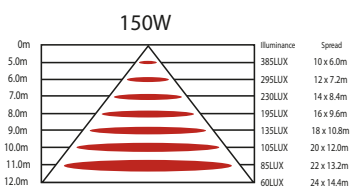

Tiger UltraFlood LED Floodlights

40W 60W 120W

Powerful, lightweight and energy efficient.

Also available in 150W, 180W, 240W & 300W for special orders.

Powerful light output

- 7 sizes available:
40W, 60W, 120W (special orders for 150W, 180W, 240W and 300W)

Indoors:

- Canopy lighting
- Floodlighting
- Coolrooms (to -35°C)
- Production and assembly areas
- Sporting venues

Technical parameters	40W	60W	120W	150W
Product code	WP040-EL	WP060-EL	WP120-EL	WP150-EL
Input voltage	AC 110-277V	AC 110-277V	AC 110-277V	AC 110-277V
Power frequency of driver	47-63Hz	47-63Hz	47-63Hz	47-63Hz
LED chips	Cree XPE (2W)	Cree XPE (2W)	Cree XPE (2W)	Cree XPE (2W)
Power factor (PF)	≥ 0.95	≥ 0.95	≥ 0.95	≥ 0.95
Lumen output	4,000lm	6,000lm	12,000lm	15,000lm
Colour rendering index (CRI)	Ra ≥ 80	Ra ≥ 80	Ra ≥ 80	Ra ≥ 80
Colour temperature	5,000-6,000K	5,000-6,000K	5,000-6,000K	5,000-6,000K
Beam angle	60/90 Degree	60/90 Degree	60/90 Degree	60/90 Degree
Comparable metal halide	100W	150W	300W	400W
Working ambient temperature	-35 ~ +55°C	-35 ~ +55°C	-35 ~ +55°C	-35 ~ +55°C
Working ambient humidity	15% ~ 90%RH	15% ~ 90%RH	15% ~ 90%RH	15% ~ 90%RH
IP rating	IP65	IP65	IP65	IP65
Service life	≥ 50,000 hours	≥ 50,000 hours	≥ 50,000 hours	≥ 50,000 hours
Light fixture material	Aluminium alloy	Aluminium alloy	Aluminium alloy	Aluminium alloy
Weight	4.3kg	5.3kg	8.2kg	10.2kg
Dimensions (L x W x D)	378 x 256 x 125mm	378 x 340 x 125mm	510 x 430 x 125mm	510 x 570 x 130mm (Special orders only.)