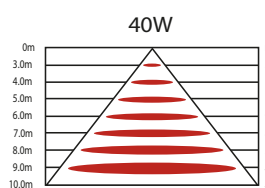

Tiger UltraFlood LED Floodlights

40W 60W 120W

Powerful, lightweight and energy efficient.

Also available in 150W, 180W, 240W & 300W for special orders.

Powerful light output

- 7 sizes available:
40W, 60W, 120W (special orders for 150W, 180W, 240W and 300W)

Indoors:

- Canopy lighting
- Floodlighting
- Coolrooms (to -35°C)
- Production and assembly areas
- Sporting venues

Technical parameters	40W	60W	120W	150W
Product code	WP040-EL	WP060-EL	WP120-EL	WP150-EL
Input voltage	AC 110-277V	AC 110-277V	AC 110-277V	AC 110-277V
Power frequency of driver	47-63Hz	47-63Hz	47-63Hz	47-63Hz
LED chips	Cree XPE (2W)	Cree XPE (2W)	Cree XPE (2W)	Cree XPE (2W)
Power factor (PF)	≥ 0.95	≥ 0.95	≥ 0.95	≥ 0.95
Lumen output	4,000lm	6,000lm	12,000lm	15,000lm
Colour rendering index (CRI)	Ra ≥ 80	Ra ≥ 80	Ra ≥ 80	Ra ≥ 80
Colour temperature	5,000-6,000K	5,000-6,000K	5,000-6,000K	5,000-6,000K
Beam angle	60/90 Degree	60/90 Degree	60/90 Degree	60/90 Degree
Comparable metal halide	100W	150W	300W	400W
Working ambient temperature	-35 ~ +55°C	-35 ~ +55°C	-35 ~ +55°C	-35 ~ +55°C
Working ambient humidity	15% ~ 90%RH	15% ~ 90%RH	15% ~ 90%RH	15% ~ 90%RH
IP rating	IP65	IP65	IP65	IP65
Service life	≥ 50,000 hours	≥ 50,000 hours	≥ 50,000 hours	≥ 50,000 hours
Light fixture material	Aluminium alloy	Aluminium alloy	Aluminium alloy	Aluminium alloy
Weight	4.3kg	5.3kg	8.2kg	10.2kg
Dimensions (L x W x D)	378 x 256 x 125mm	378 x 340 x 125mm	510 x 430 x 125mm	510 x 570 x 130mm (Special orders only.)