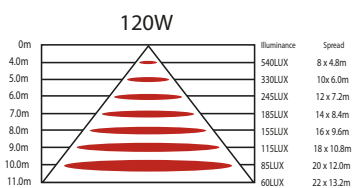

Tiger UltraFlood LED Floodlights

40W 60W 120W

Powerful, lightweight and energy efficient.

Also available in 150W, 180W, 240W & 300W for special orders.

Powerful light output

- 7 sizes available:
40W, 60W, 120W (special orders for 150W, 180W, 240W and 300W)

Indoors:

- Canopy lighting
- Floodlighting
- Coolrooms (to -35°C)
- Production and assembly areas
- Sporting venues

Technical parameters	40W	60W	120W	150W
Product code	WP040-EL	WP060-EL	WP120-EL	WP150-EL
Input voltage	AC 110-277V	AC 110-277V	AC 110-277V	AC 110-277V
Power frequency of driver	47-63Hz	47-63Hz	47-63Hz	47-63Hz
LED chips	Cree XPE (2W)	Cree XPE (2W)	Cree XPE (2W)	Cree XPE (2W)
Power factor (PF)	≥ 0.95	≥ 0.95	≥ 0.95	≥ 0.95
Lumen output	4,000lm	6,000lm	12,000lm	15,000lm
Colour rendering index (CRI)	Ra ≥ 80	Ra ≥ 80	Ra ≥ 80	Ra ≥ 80
Colour temperature	5,000-6,000K	5,000-6,000K	5,000-6,000K	5,000-6,000K
Beam angle	60/90 Degree	60/90 Degree	60/90 Degree	60/90 Degree
Comparable metal halide	100W	150W	300W	400W
Working ambient temperature	-35 ~ +55°C	-35 ~ +55°C	-35 ~ +55°C	-35 ~ +55°C
Working ambient humidity	15% ~ 90%RH	15% ~ 90%RH	15% ~ 90%RH	15% ~ 90%RH
IP rating	IP65	IP65	IP65	IP65
Service life	≥ 50,000 hours	≥ 50,000 hours	≥ 50,000 hours	≥ 50,000 hours
Light fixture material	Aluminium alloy	Aluminium alloy	Aluminium alloy	Aluminium alloy
Weight	4.3kg	5.3kg	8.2kg	10.2kg
Dimensions (L x W x D)	378 x 256 x 125mm	378 x 340 x 125mm	510 x 430 x 125mm	510 x 570 x 130mm (Special orders only.)