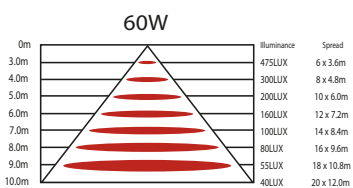

Tiger UltraFlood LED Floodlights

40W 60W 120W

Powerful, lightweight and energy efficient.

Also available in 150W, 180W, 240W & 300W for special orders.

Powerful light output

- 7 sizes available:
40W, 60W, 120W (special orders for 150W, 180W, 240W and 300W)

Indoors:

- Canopy lighting
- Floodlighting
- Coolrooms (to -35°C)
- Production and assembly areas
- Sporting venues

Technical parameters	40W	60W	120W	150W
Product code	WP040-EL	WP060-EL	WP120-EL	WP150-EL
Input voltage	AC 110-277V	AC 110-277V	AC 110-277V	AC 110-277V
Power frequency of driver	47-63Hz	47-63Hz	47-63Hz	47-63Hz
LED chips	Cree XPE (2W)	Cree XPE (2W)	Cree XPE (2W)	Cree XPE (2W)
Power factor (PF)	≥ 0.95	≥ 0.95	≥ 0.95	≥ 0.95
Lumen output	4,000lm	6,000lm	12,000lm	15,000lm
Colour rendering index (CRI)	Ra ≥ 80	Ra ≥ 80	Ra ≥ 80	Ra ≥ 80
Colour temperature	5,000-6,000K	5,000-6,000K	5,000-6,000K	5,000-6,000K
Beam angle	60/90 Degree	60/90 Degree	60/90 Degree	60/90 Degree
Comparable metal halide	100W	150W	300W	400W
Working ambient temperature	-35 ~ +55°C	-35 ~ +55°C	-35 ~ +55°C	-35 ~ +55°C
Working ambient humidity	15% ~ 90%RH	15% ~ 90%RH	15% ~ 90%RH	15% ~ 90%RH
IP rating	IP65	IP65	IP65	IP65
Service life	≥ 50,000 hours	≥ 50,000 hours	≥ 50,000 hours	≥ 50,000 hours
Light fixture material	Aluminium alloy	Aluminium alloy	Aluminium alloy	Aluminium alloy
Weight	4.3kg	5.3kg	8.2kg	10.2kg
Dimensions (L x W x D)	378 x 256 x 125mm	378 x 340 x 125mm	510 x 430 x 125mm	510 x 570 x 130mm (Special orders only.)