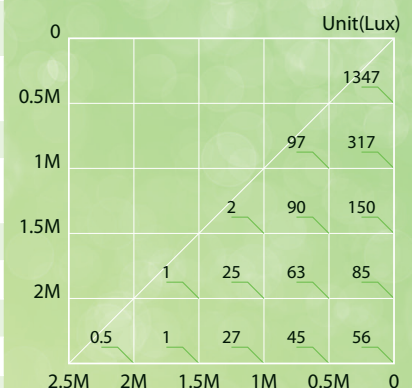

13001TIGER

1300 184 437

www.tigerlight.com.au

tigerlight

TIGER EYE - 54KIT LED DOWNLIGHT KIT SAVE UP TO 80% IN POWER 5.4W REPLACES 50W Halogen WHITE OR CHROME KITS

TIGER EYE - 54KIT Specifications

Model Name:	TE54KIT		
Size:	Fitting Globe	90mm (cutout) - 100mm (diameter) 50mm (diameter) x 58mm (height)	
Fitting Type:	Tilt		
Colour:	Fitting Globe	Satin Chrome / White Warm White (3000k) Day Light (5300k)	
Voltage:	AC/DC 12v		
CRI:	Warm White (84) Day Light (87)		
Wattage:	5.4 Watts		
Globe Beam Angle:	60 Degree		
Life:	50,000 Hours		
Lumos LED Driver 10w	Input Voltage: 240v 50Hz Output Voltage: DC 12v 800mA		
Warranty:	2 years		