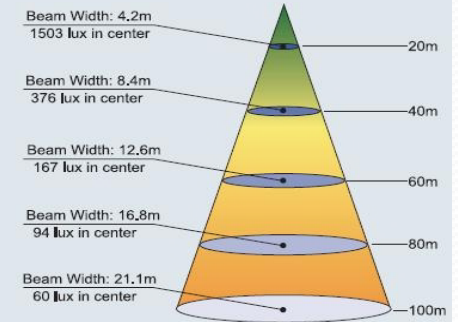

PLS Performance

Luminous Intensity Distribution

Beam Angle = 60

Beam Angle = 20

Beam Angle = 10

Cone Lux Diagram

Beam Angle = 60

Beam Angle = 20

Beam Angle = 10

PLS Performance

Luminous Intensity Distribution

Beam Angle : 50°

Beam Angle : 90°

Beam Angle : 120°

Cone Lux Diagram

Beam Angle = 50°

Beam Angle = 90°

Beam Angle = 120°

Excellent Quality of Light

- High color rendering capacity
- Excellent color reproduction through natural light
 - Comfortable visual recognition
- Even distribution of light, even in spaces with a ceiling of more than 6m high
 - Safe