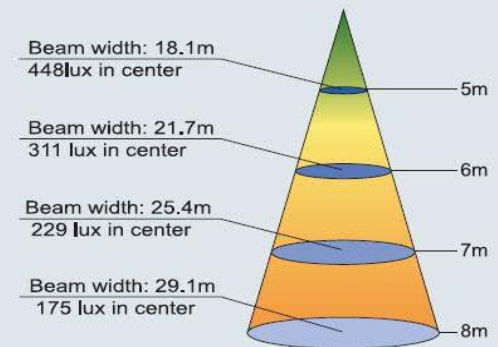

PLS Performance

Luminous Intensity Distribution

Beam Angle = 60

Beam Angle = 20

Beam Angle = 10

Cone Lux Diagram

Beam Angle = 60

Beam Angle = 20

Beam Angle = 10

PLS Performance

Luminous Intensity Distribution

Beam Angle : 50°

Beam Angle : 90°

Beam Angle : 120°

Cone Lux Diagram

Beam Angle = 50°

Beam Angle = 90°

Beam Angle = 120°

Excellent Quality of Light

- High color rendering capacity
- Excellent color reproduction through natural light
 - Comfortable visual recognition
- Even distribution of light, even in spaces with a ceiling of more than 6m high
 - Safe