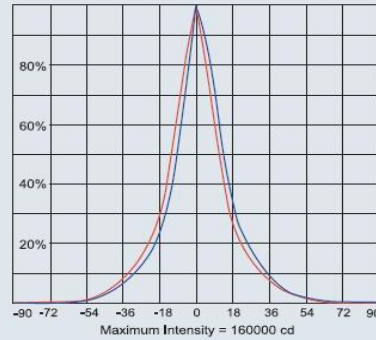

The Benefits of PLS

- 140 lumens per watt compared to 15 lumens per watt for conventional lighting systems – *much brighter*
- Saves 50 % in power usage.
- Does not fade after long usage.
- Lasts an average of 20,000 hours in continuous use.
- Eco friendly, no mercury, no UV.
- Produces light that is closest to natural sunlight.

PLS Performance

Luminous Intensity Distribution

Beam Angle = 60

Beam Angle = 20

Beam Angle = 10

Cone Lux Diagram

Beam Angle = 60

Beam Angle = 20

Beam Angle = 10

PLS Performance

Luminous Intensity Distribution

Beam Angle : 50°

Beam Angle : 90°

Beam Angle : 120°

Cone Lux Diagram

Beam Angle = 50°

Beam Angle = 90°

Beam Angle = 120°

Excellent Quality of Light

- High color rendering capacity
- Excellent color reproduction through natural light
 - Comfortable visual recognition
- Even distribution of light, even in spaces with a ceiling of more than 6m high
 - Safe