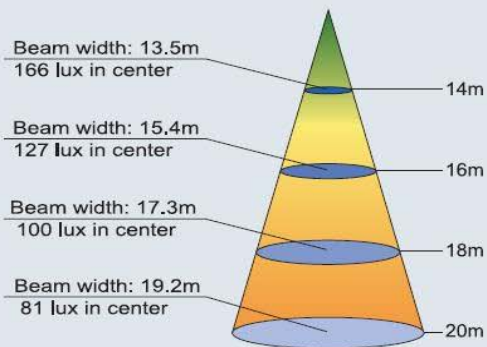

PLS Performance

Luminous Intensity Distribution

Beam Angle = 60

Beam Angle = 20

Beam Angle = 10

Cone Lux Diagram

Beam Angle = 60

Beam Angle = 20

Beam Angle = 10

PLS Performance

Luminous Intensity Distribution

Beam Angle : 50°

Beam Angle : 90°

Beam Angle : 120°

Cone Lux Diagram

Beam Angle = 50°

Beam Angle = 90°

Beam Angle = 120°

Excellent Quality of Light

- High color rendering capacity
- Excellent color reproduction through natural light
 - Comfortable visual recognition
- Even distribution of light, even in spaces with a ceiling of more than 6m high
 - Safe