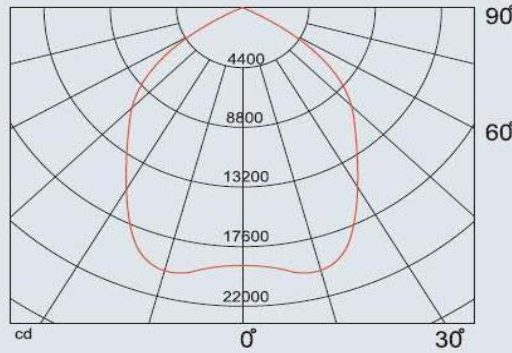

PLS Performance

Luminous Intensity Distribution

Beam Angle = 60

Beam Angle = 20

Beam Angle = 10

Cone Lux Diagram

Beam Angle = 60

Beam Angle = 20

Beam Angle = 10

PLS Performance

Luminous Intensity Distribution

Beam Angle : 50°

Beam Angle : 90°

Beam Angle : 120°

Cone Lux Diagram

Beam Angle = 50°

Beam Angle = 90°

Beam Angle = 120°

Excellent Quality of Light

- High color rendering capacity
- Excellent color reproduction through natural light
 - Comfortable visual recognition
- Even distribution of light, even in spaces with a ceiling of more than 6m high
 - Safe