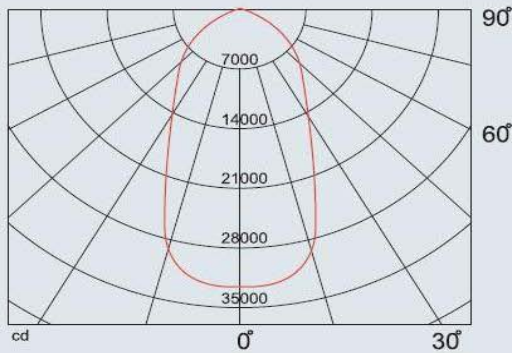

PLS Performance

Luminous Intensity Distribution

Beam Angle = 60

Beam Angle = 20

Beam Angle = 10

Cone Lux Diagram

Beam Angle = 60

Beam Angle = 20

Beam Angle = 10

PLS Performance

Luminous Intensity Distribution

Beam Angle : 50°

Beam Angle : 90°

Beam Angle : 120°

Cone Lux Diagram

Beam Angle = 50°

Beam Angle = 90°

Beam Angle = 120°

Excellent Quality of Light

- High color rendering capacity
- Excellent color reproduction through natural light
 - Comfortable visual recognition
- Even distribution of light, even in spaces with a ceiling of more than 6m high
 - Safe