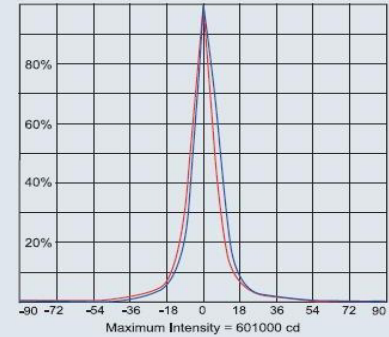

The Benefits of PLS

- 140 lumens per watt compared to 15 lumens per watt for conventional lighting systems – *much brighter*
- Saves 50 % in power usage.
- Does not fade after long usage.
- Lasts an average of 20,000 hours in continuous use.
- Eco friendly, no mercury, no UV.
- Produces light that is closest to natural sunlight.

PLS Performance

Luminous Intensity Distribution

Beam Angle = 60

Beam Angle = 20

Beam Angle = 10

Cone Lux Diagram

Beam Angle = 60

Beam Angle = 20

Beam Angle = 10

PLS Performance

Luminous Intensity Distribution

Beam Angle : 50°

Beam Angle : 90°

Beam Angle : 120°

Cone Lux Diagram

Beam Angle = 50°

Beam Angle = 90°

Beam Angle = 120°

Excellent Quality of Light

- High color rendering capacity
- Excellent color reproduction through natural light
 - Comfortable visual recognition
- Even distribution of light, even in spaces with a ceiling of more than 6m high
 - Safe