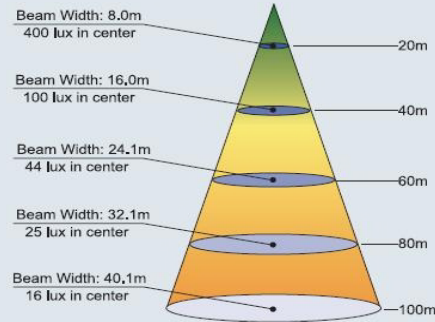

PLS Performance

Luminous Intensity Distribution

Beam Angle = 60

Beam Angle = 20

Beam Angle = 10

Cone Lux Diagram

Beam Angle = 60

Beam Angle = 20

Beam Angle = 10

PLS Performance

Luminous Intensity Distribution

Beam Angle : 50°

Beam Angle : 90°

Beam Angle : 120°

Cone Lux Diagram

Beam Angle = 50°

Beam Angle = 90°

Beam Angle = 120°

Excellent Quality of Light

- High color rendering capacity
- Excellent color reproduction through natural light
 - Comfortable visual recognition
- Even distribution of light, even in spaces with a ceiling of more than 6m high
 - Safe