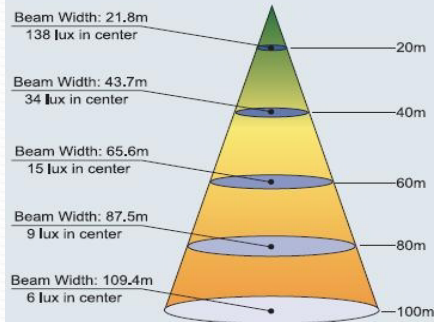

PLS Performance

Luminous Intensity Distribution

Beam Angle = 60

Beam Angle = 20

Beam Angle = 10

Cone Lux Diagram

Beam Angle = 60

Beam Angle = 20

Beam Angle = 10

PLS Performance

Luminous Intensity Distribution

Beam Angle : 50°

Beam Angle : 90°

Beam Angle : 120°

Cone Lux Diagram

Beam Angle = 50°

Beam Angle = 90°

Beam Angle = 120°

Excellent Quality of Light

- High color rendering capacity
- Excellent color reproduction through natural light
 - Comfortable visual recognition
- Even distribution of light, even in spaces with a ceiling of more than 6m high
 - Safe