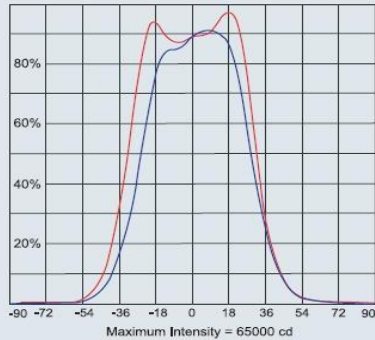

The Benefits of PLS

- 140 lumens per watt compared to 15 lumens per watt for conventional lighting systems – *much brighter*
- Saves 50 % in power usage.
- Does not fade after long usage.
- Lasts an average of 20,000 hours in continuous use.
- Eco friendly, no mercury, no UV.
- Produces light that is closest to natural sunlight.

PLS Performance

Luminous Intensity Distribution

Beam Angle = 60

Beam Angle = 20

Beam Angle = 10

Cone Lux Diagram

Beam Angle = 60

Beam Angle = 20

Beam Angle = 10

PLS Performance

Luminous Intensity Distribution

Beam Angle : 50°

Beam Angle : 90°

Beam Angle : 120°

Cone Lux Diagram

Beam Angle = 50°

Beam Angle = 90°

Beam Angle = 120°

Excellent Quality of Light

- High color rendering capacity
- Excellent color reproduction through natural light
 - Comfortable visual recognition
- Even distribution of light, even in spaces with a ceiling of more than 6m high
 - Safe