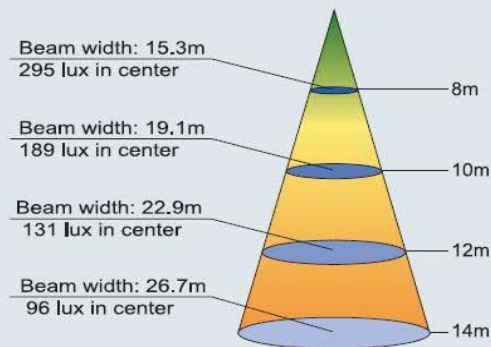

PLS Performance

Luminous Intensity Distribution

Beam Angle = 60

Beam Angle = 20

Beam Angle = 10

Cone Lux Diagram

Beam Angle = 60

Beam Angle = 20

Beam Angle = 10

PLS Performance

Luminous Intensity Distribution

Beam Angle : 50°

Beam Angle : 90°

Beam Angle : 120°

Cone Lux Diagram

Beam Angle = 50°

Beam Angle = 90°

Beam Angle = 120°

Excellent Quality of Light

- High color rendering capacity
- Excellent color reproduction through natural light
 - Comfortable visual recognition
- Even distribution of light, even in spaces with a ceiling of more than 6m high
 - Safe