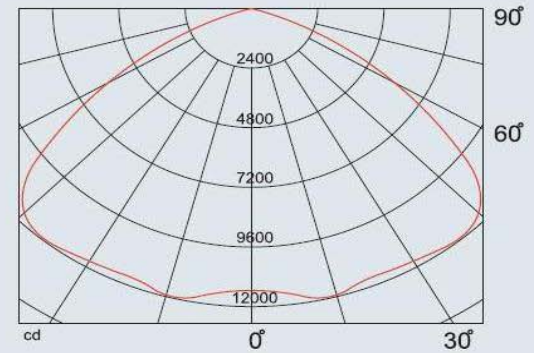

PLS Performance

Luminous Intensity Distribution

Beam Angle = 60

Beam Angle = 20

Beam Angle = 10

Cone Lux Diagram

Beam Angle = 60

Beam Angle = 20

Beam Angle = 10

PLS Performance

Luminous Intensity Distribution

Beam Angle : 50°

Beam Angle : 90°

Beam Angle : 120°

Cone Lux Diagram

Beam Angle = 50°

Beam Angle = 90°

Beam Angle = 120°

Excellent Quality of Light

- High color rendering capacity
- Excellent color reproduction through natural light
 - Comfortable visual recognition
- Even distribution of light, even in spaces with a ceiling of more than 6m high
 - Safe